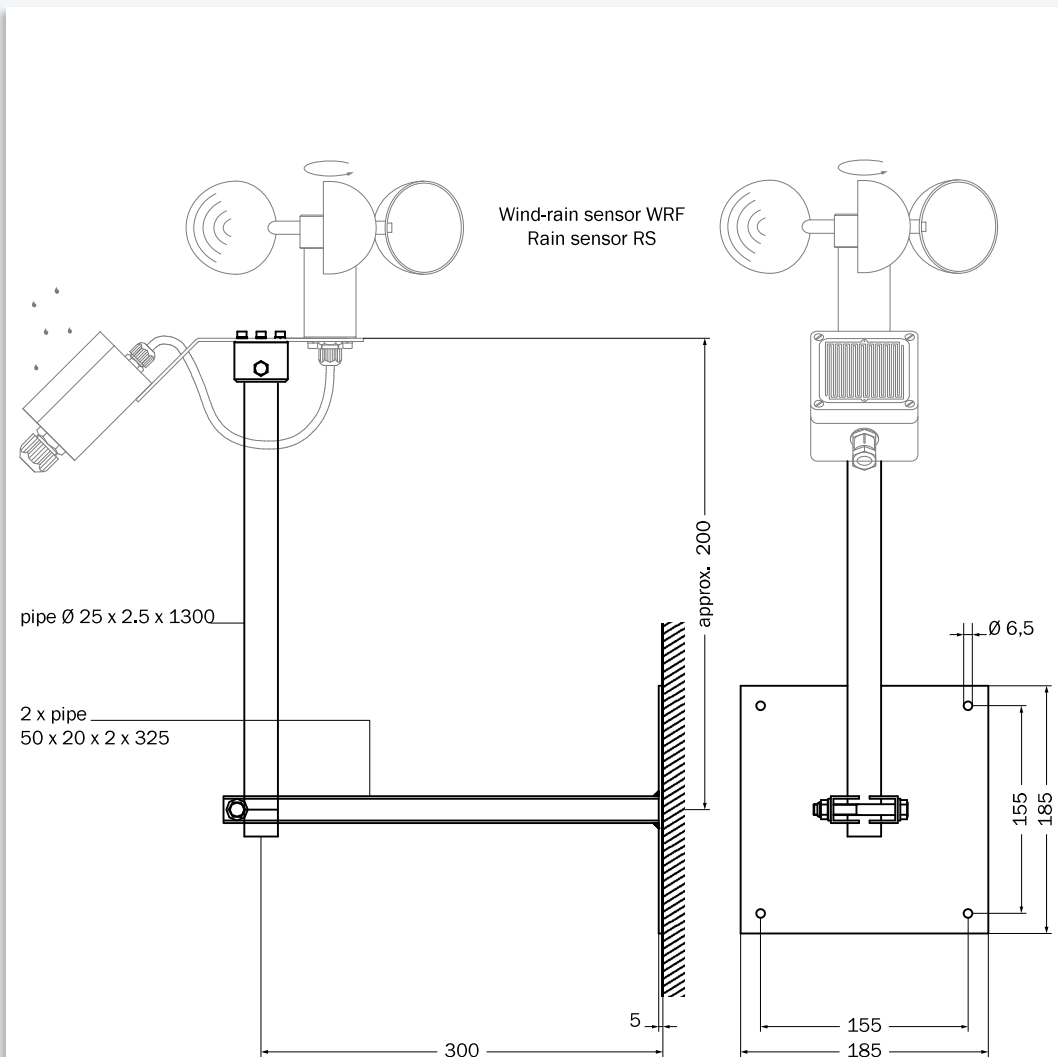

Order designation: Wall unit Solo for WRF/RS

The grounding is performed in accordance with the applicable installation regulations.